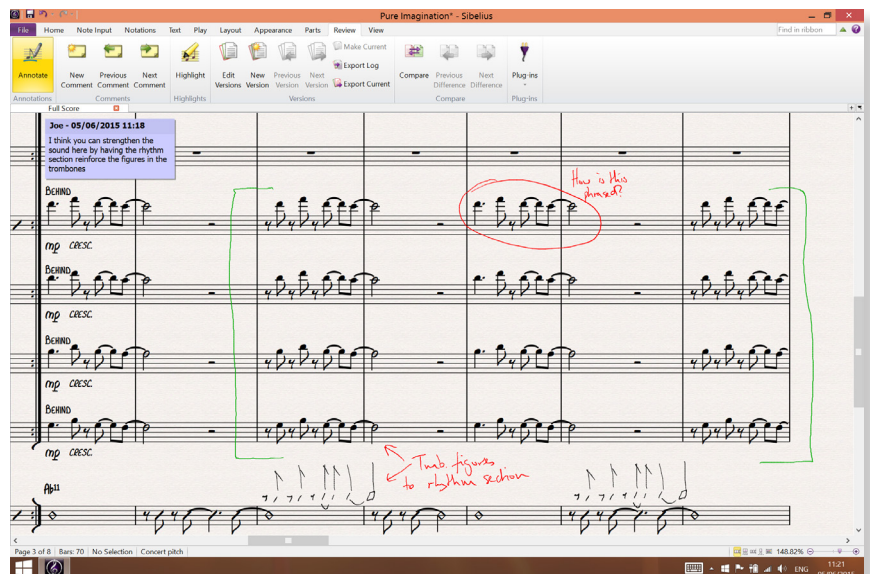

AVAILABILITY

Sibelius | Ultimate is available as a software download—a DVD Media Pack for backup is also available for purchase. An Internet connection is required for software activation. A high-speed Internet connection is highly recommended for downloading the Sibelius Installer and sounds library.

NETWORK LICENSES

Sibelius's network licenses operate on a client-server model. The Sibelius program itself is installed on the local hard drive of each of the client workstations, and a separate License Server program is installed on a single designated server or workstation. The License Server program is supplied with your copy of Sibelius and enables the designated number of licensed client copies to run on the network simultaneously. In conjunction with the Classroom Control feature, the License Server also lets you send messages to users of the client copies, send and receive Sibelius files between client machines, and close copies down from the server machine.

LICENSE SERVER REQUIREMENTS

Sibelius requires a network using the TCP/IP and UDP protocols. (Your network may use other protocols in addition to TCP/IP and UDP, but TCP/IP and UDP must be present in order for the License Server to communicate fully with the client copies.)

Add comments and feedback directly to parts of a score with the Annotate feature.